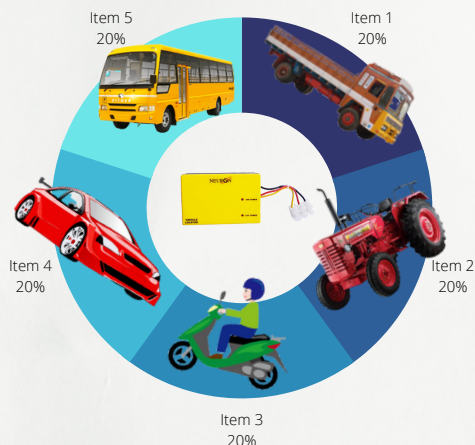

Real time Tracking

The location of your vehicle is displayed on Google map along with vehicle speed, date and time, ignition key on/off, network available are not.

Your vehicle travel normal speed limit km in green and over speed km in Red displayed,

From start location to end location your vehicle travelling at which one path shows in our live map

If your vehicle goes over speed, immediately our display shows at which one km your vehicle travelled by over speed alert in Red color