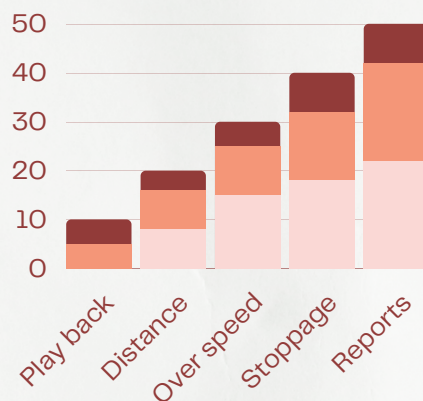

4 Types of reports available

At the end of every day you can get the total running time of your vehicle automatically.

User Friendly

Our GPS app supports Android , IOS and Windows also..

Safety

When you in critical situation press the sos button automatically a msg sent your relation.

Long days backup

At the end of every day you can get the total running time of your vehicle automatically

Information

You can monitor how much time your vehicle stopped in a perticular place along with location

Up to Date

You can get the location details of your veehicle every 10 seconds